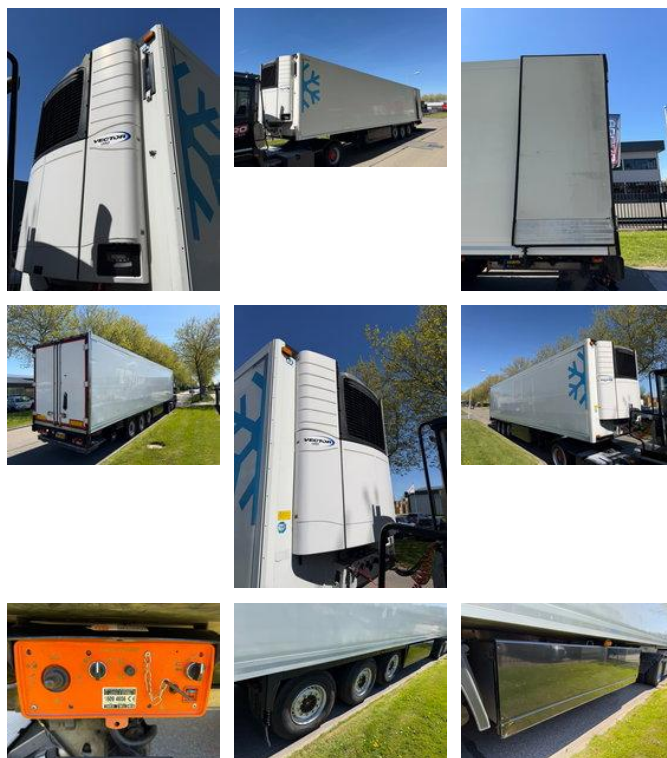

# Krone N/A LAADKLEP - LEASE €499,-

## General features

Brand	Krone
Subcategory	Refrigerated
Licence plate	OP-15-LR
Construction year	2016
Date of first registration	08-11-2016
Color	White
Condition	Used
General condition	Very good

## Characteristics

Empty weight	7.529kg
Load capacity	33.471kg
GVW	41.000kg
Length	1.404cm

Width

260cm

---

Serial number

WKESD000000723962

## Description

Krone POLYESTER refrigerated semi-trailer Year of manufacture 2016 - MOT November 2026 Dhollandia tail lift 2000 kg Lease: € 499 per month for Dutch end customers Rental for Dutch customers possible Internal dimensions: 265 high and 250 wide Equipped with, among others: - Lift axle on axle 1 - Own batteries on the tail lift - Carrier 1350 refrigeration unit with 5961 hours - Tires 80% - New rims - SAF axles - 6x red LED top lights - Flower flaps front and rear For more information: Bjorn Elijzen ETRADING 0031-645599174 [bjorn@eleasen.com](mailto:bjorn@eleasen.com)